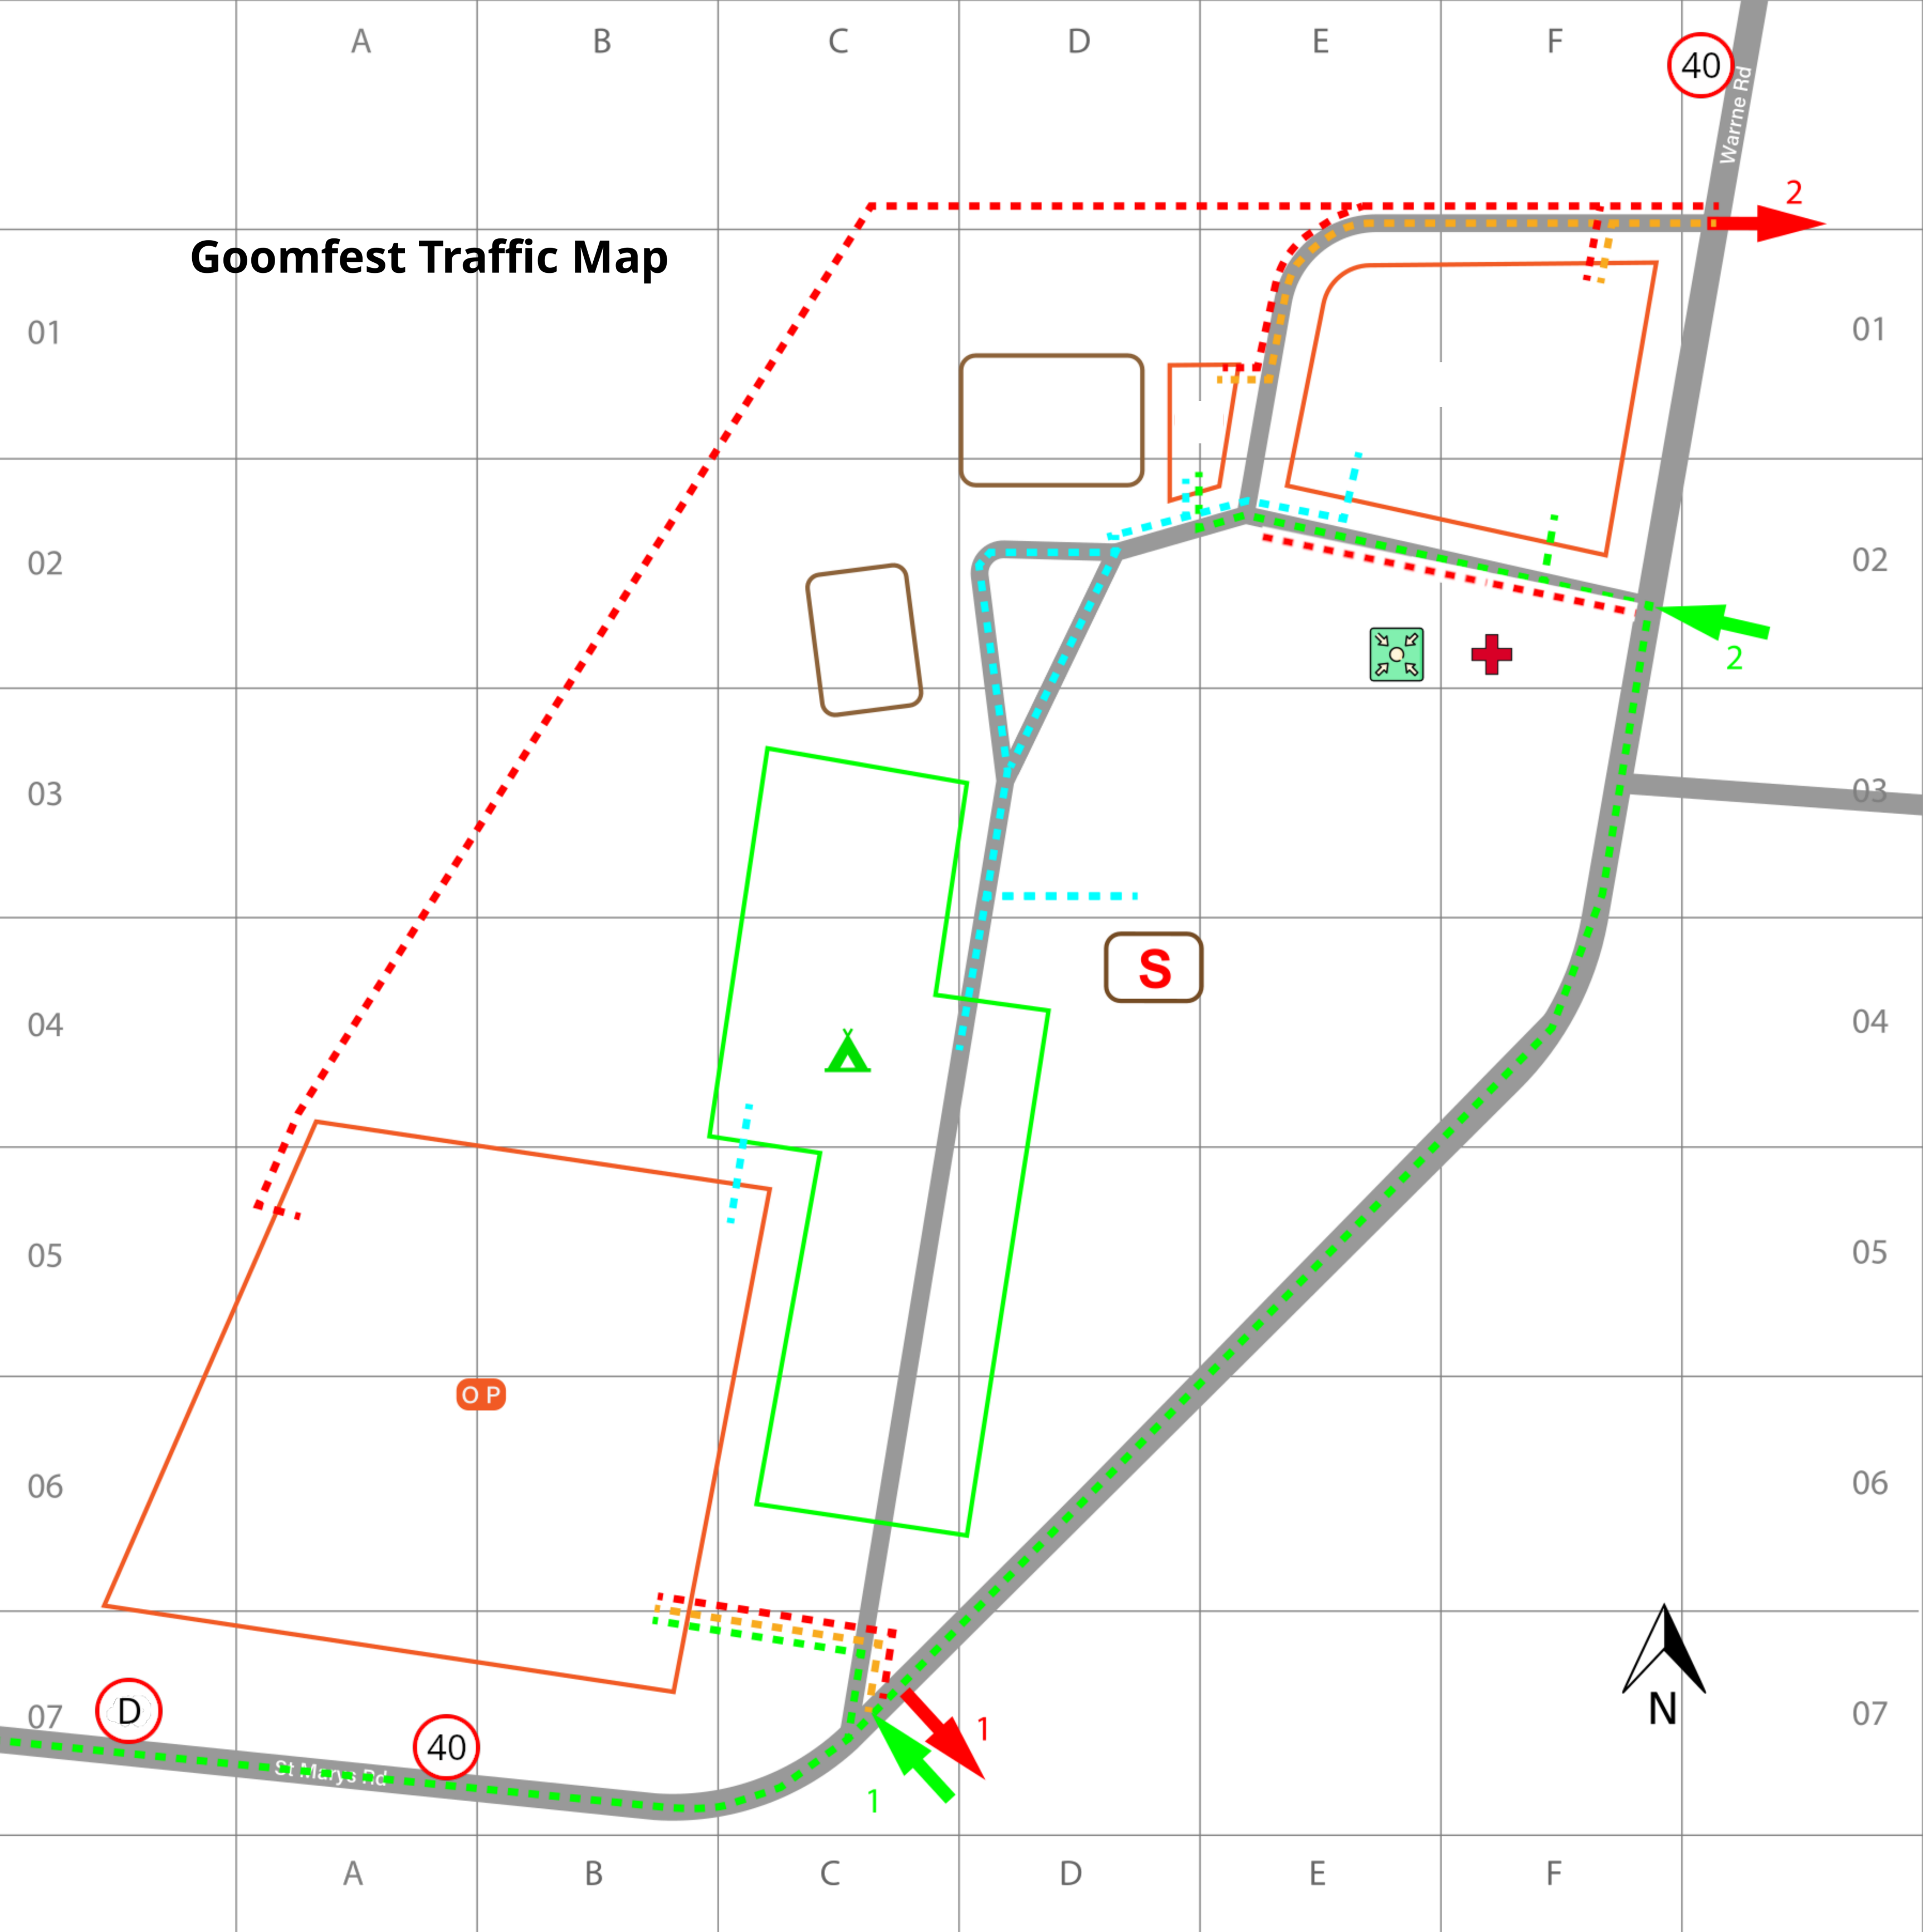

Goomfest Traffic Map

- | | | | | | | | |
|---|--------------------|---|------------------|---|-------------------------|---|----------------|
|  | Road |  | Entrance 1 |  | Main Stage |  | Direction Sign |
|  | Building |  | Exit 1 |  | Traffic Access Route | | |
|  | Overnight Parking |  | Entrance 2 |  | Traffic Egress Route | | |
| | |  | Exit 2 |  | Traffic Emergency Route | | |
|  | Emergency Assembly |  | Pedestrian Route |  | 40km Sign | | |
|  | Camping Area |  | First Aid | | | | |