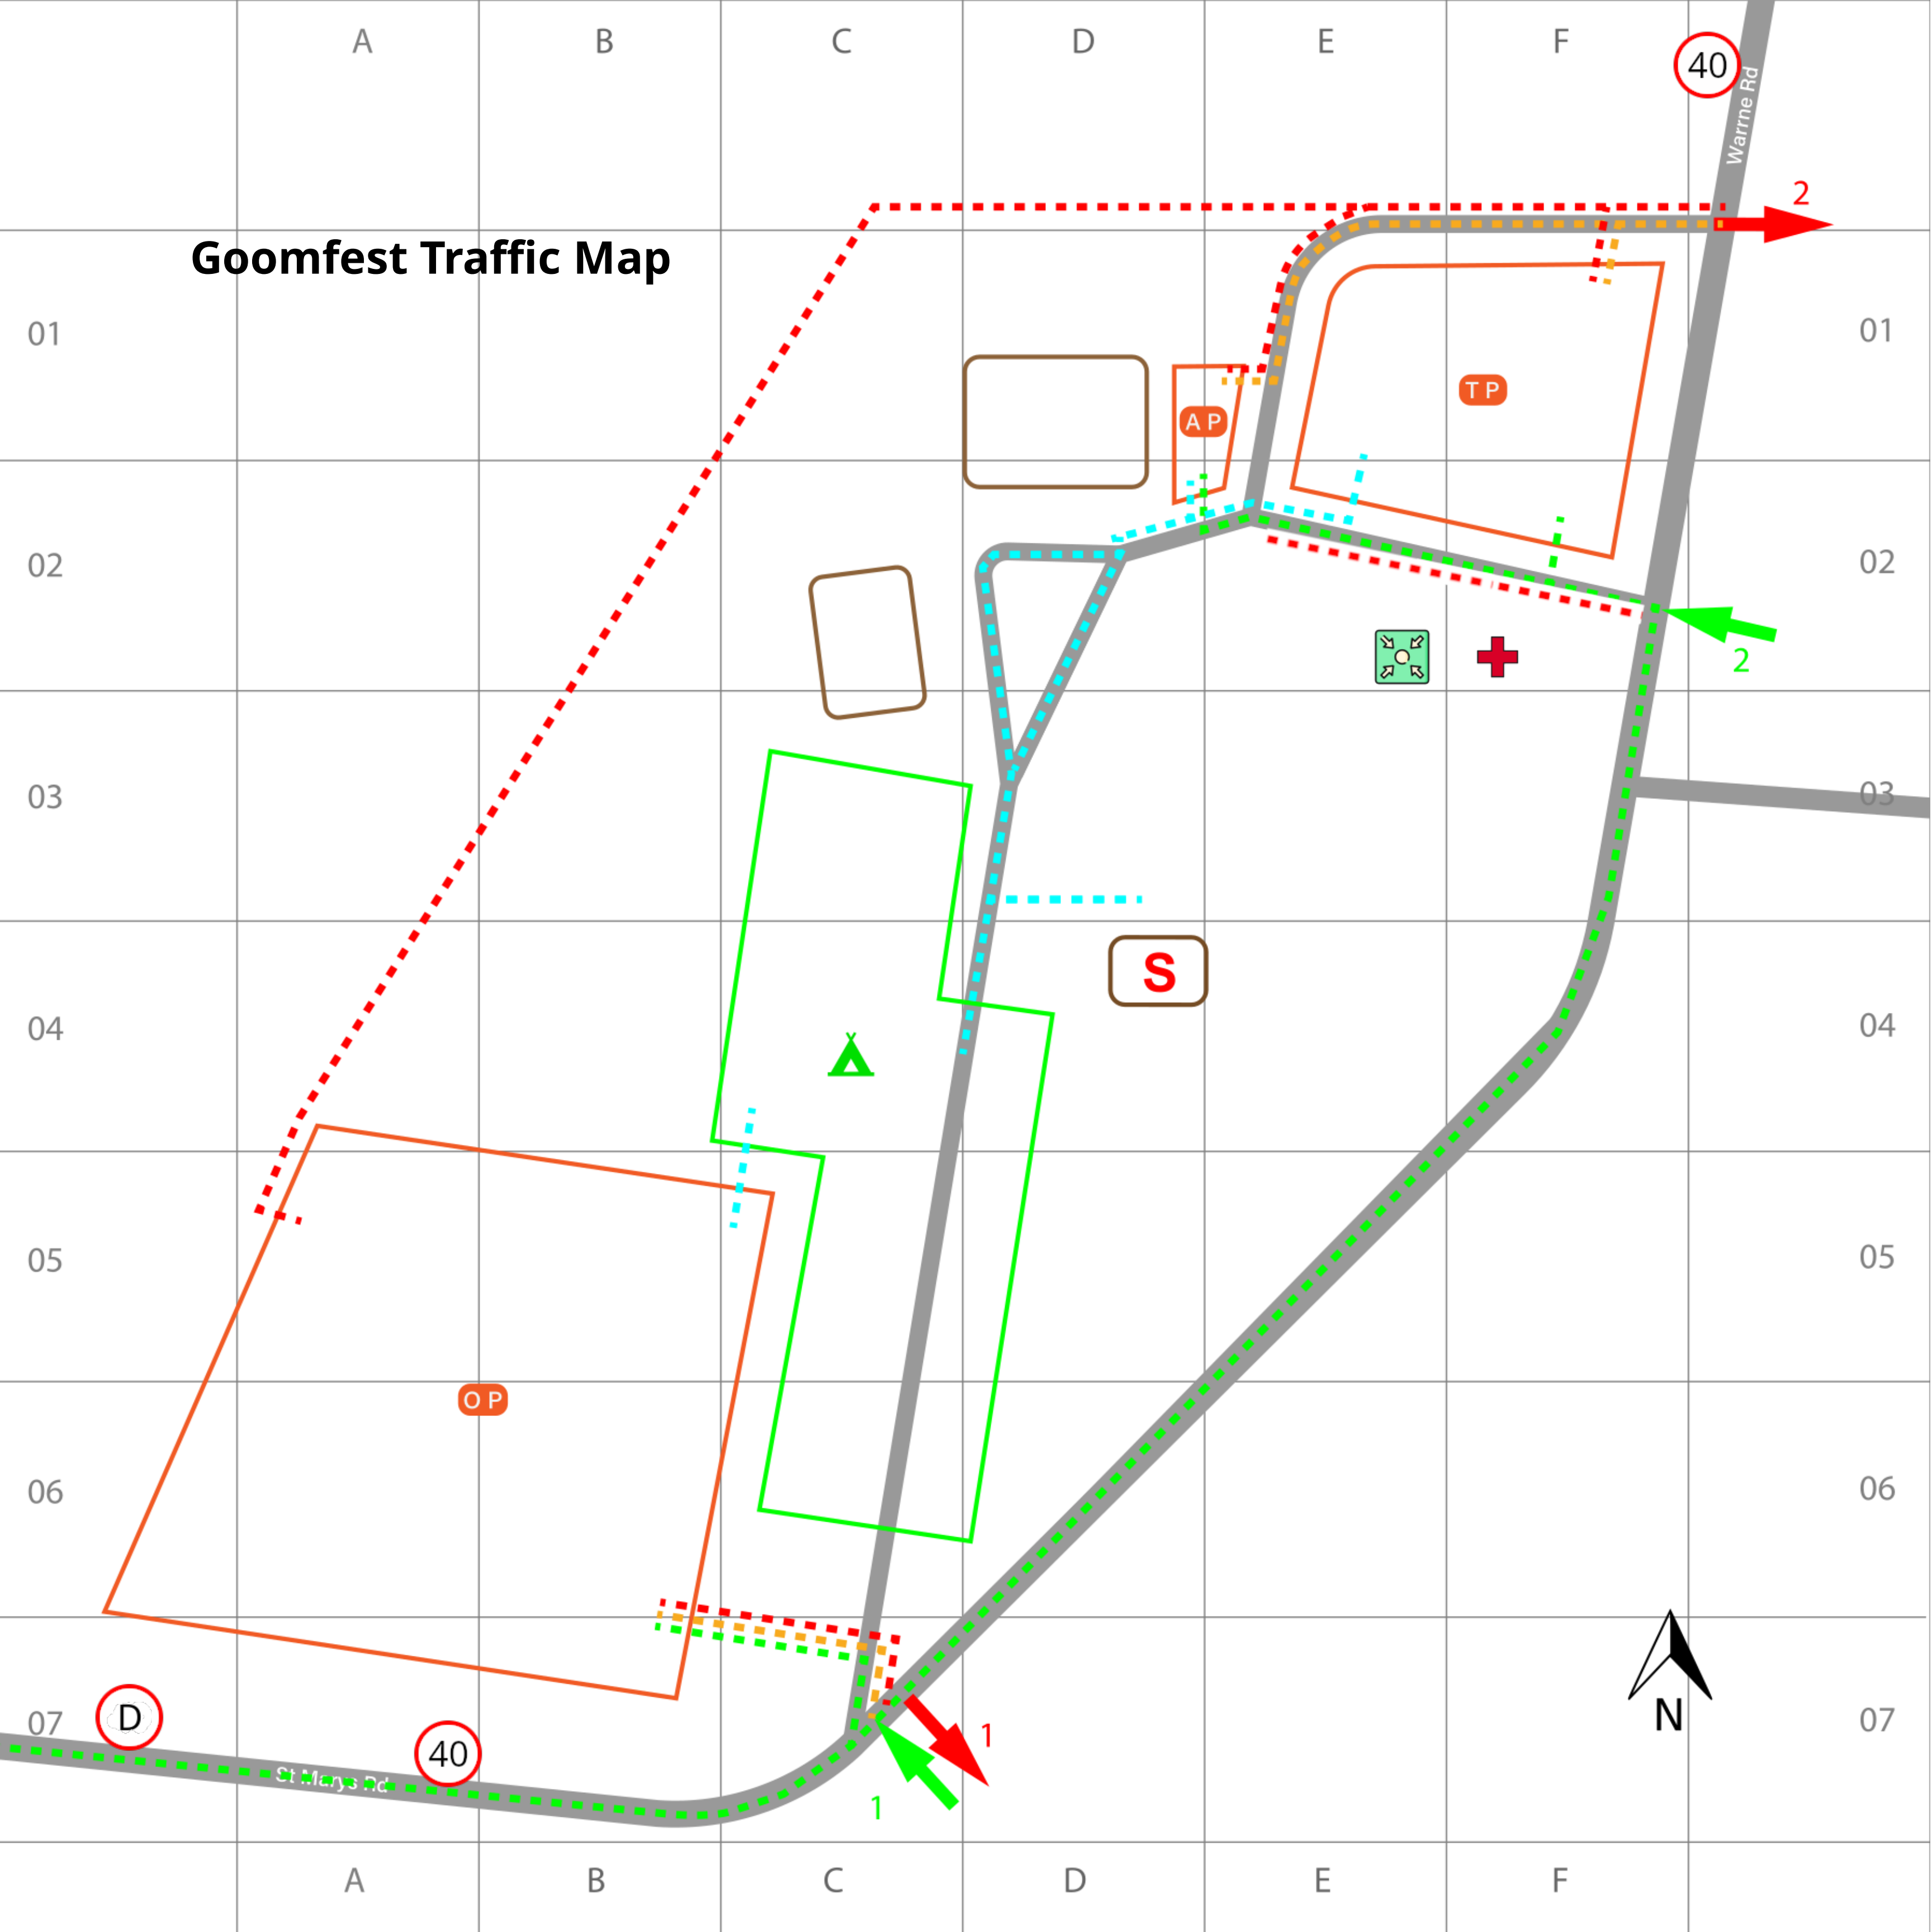

Goomfest Traffic Map

- | | | | |
|---|--|---|--|
|  Road |  Entrance 1 |  Main Stage |  Direction Sign |
|  Building |  Exit 1 |  Traffic Access Route | |
|  Overnight Parking |  Entrance 2 |  Traffic Egress Route | |
|  Accessible Parking |  Exit 2 |  Traffic Emergency Route | |
|  Temporary Parking |  Emergency Assembly |  Pedestrian Route | |
|  Camping Area |  First Aid |  40km Sign | |