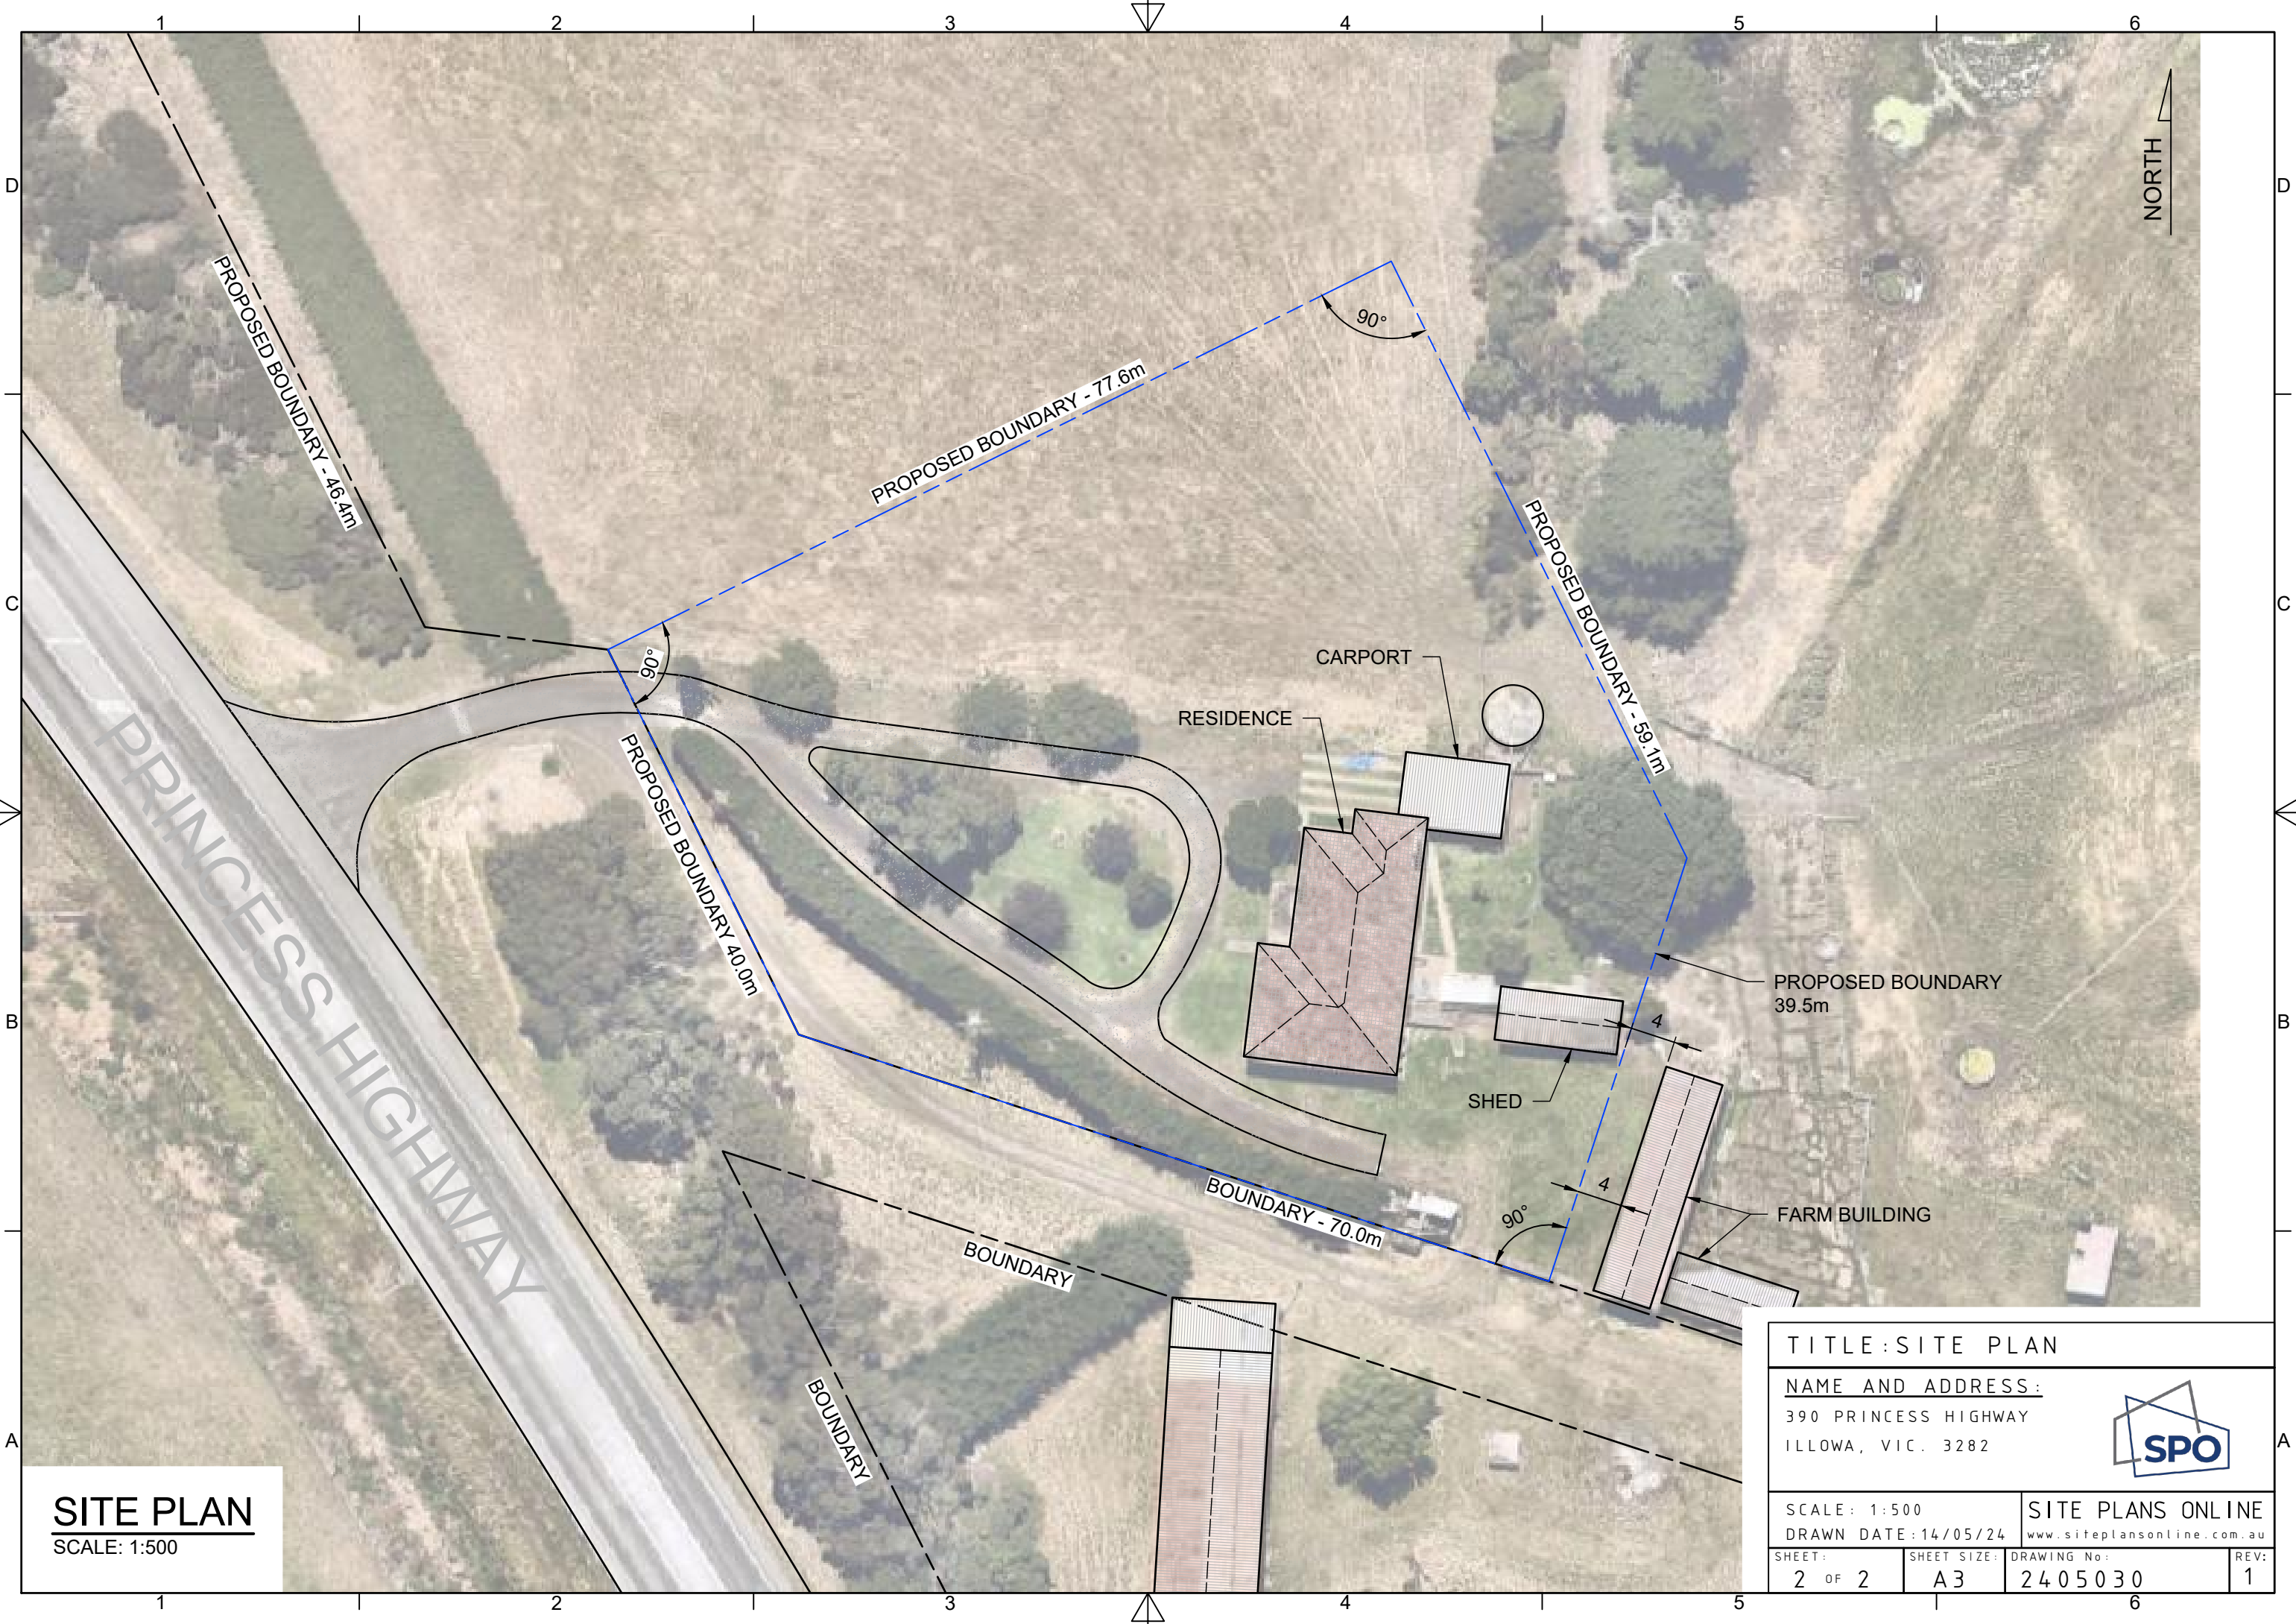

**SITE PLAN**  
SCALE: 1:3000

LOT: 18,19,20  
PLAN: LP4017  
LOT SIZE: 37.51ha

**NOTE:**  
ALL DIMENSIONS TO BE CONFIRMED  
ON SITE WITH LANDOWNER

TITLE: SITE PLAN			
NAME AND ADDRESS: 390 PRINCESS HIGHWAY ILLOWA, VIC. 3282			
SCALE: 1:3000		SITE PLANS ONLINE	
DRAWN DATE: 14/05/24		www.siteplansonline.com.au	
SHEET: 1 OF 2	SHEET SIZE: A3	DRAWING No: 2405030	REV: 1

**SITE PLAN**  
SCALE: 1:500

TITLE: SITE PLAN			
NAME AND ADDRESS: 390 PRINCESS HIGHWAY ILLOWA, VIC. 3282			
SCALE: 1:500		SITE PLANS ONLINE	
DRAWN DATE: 14/05/24		www.siteplansonline.com.au	
SHEET: 2 OF 2	SHEET SIZE: A3	DRAWING No: 2405030	REV: 1