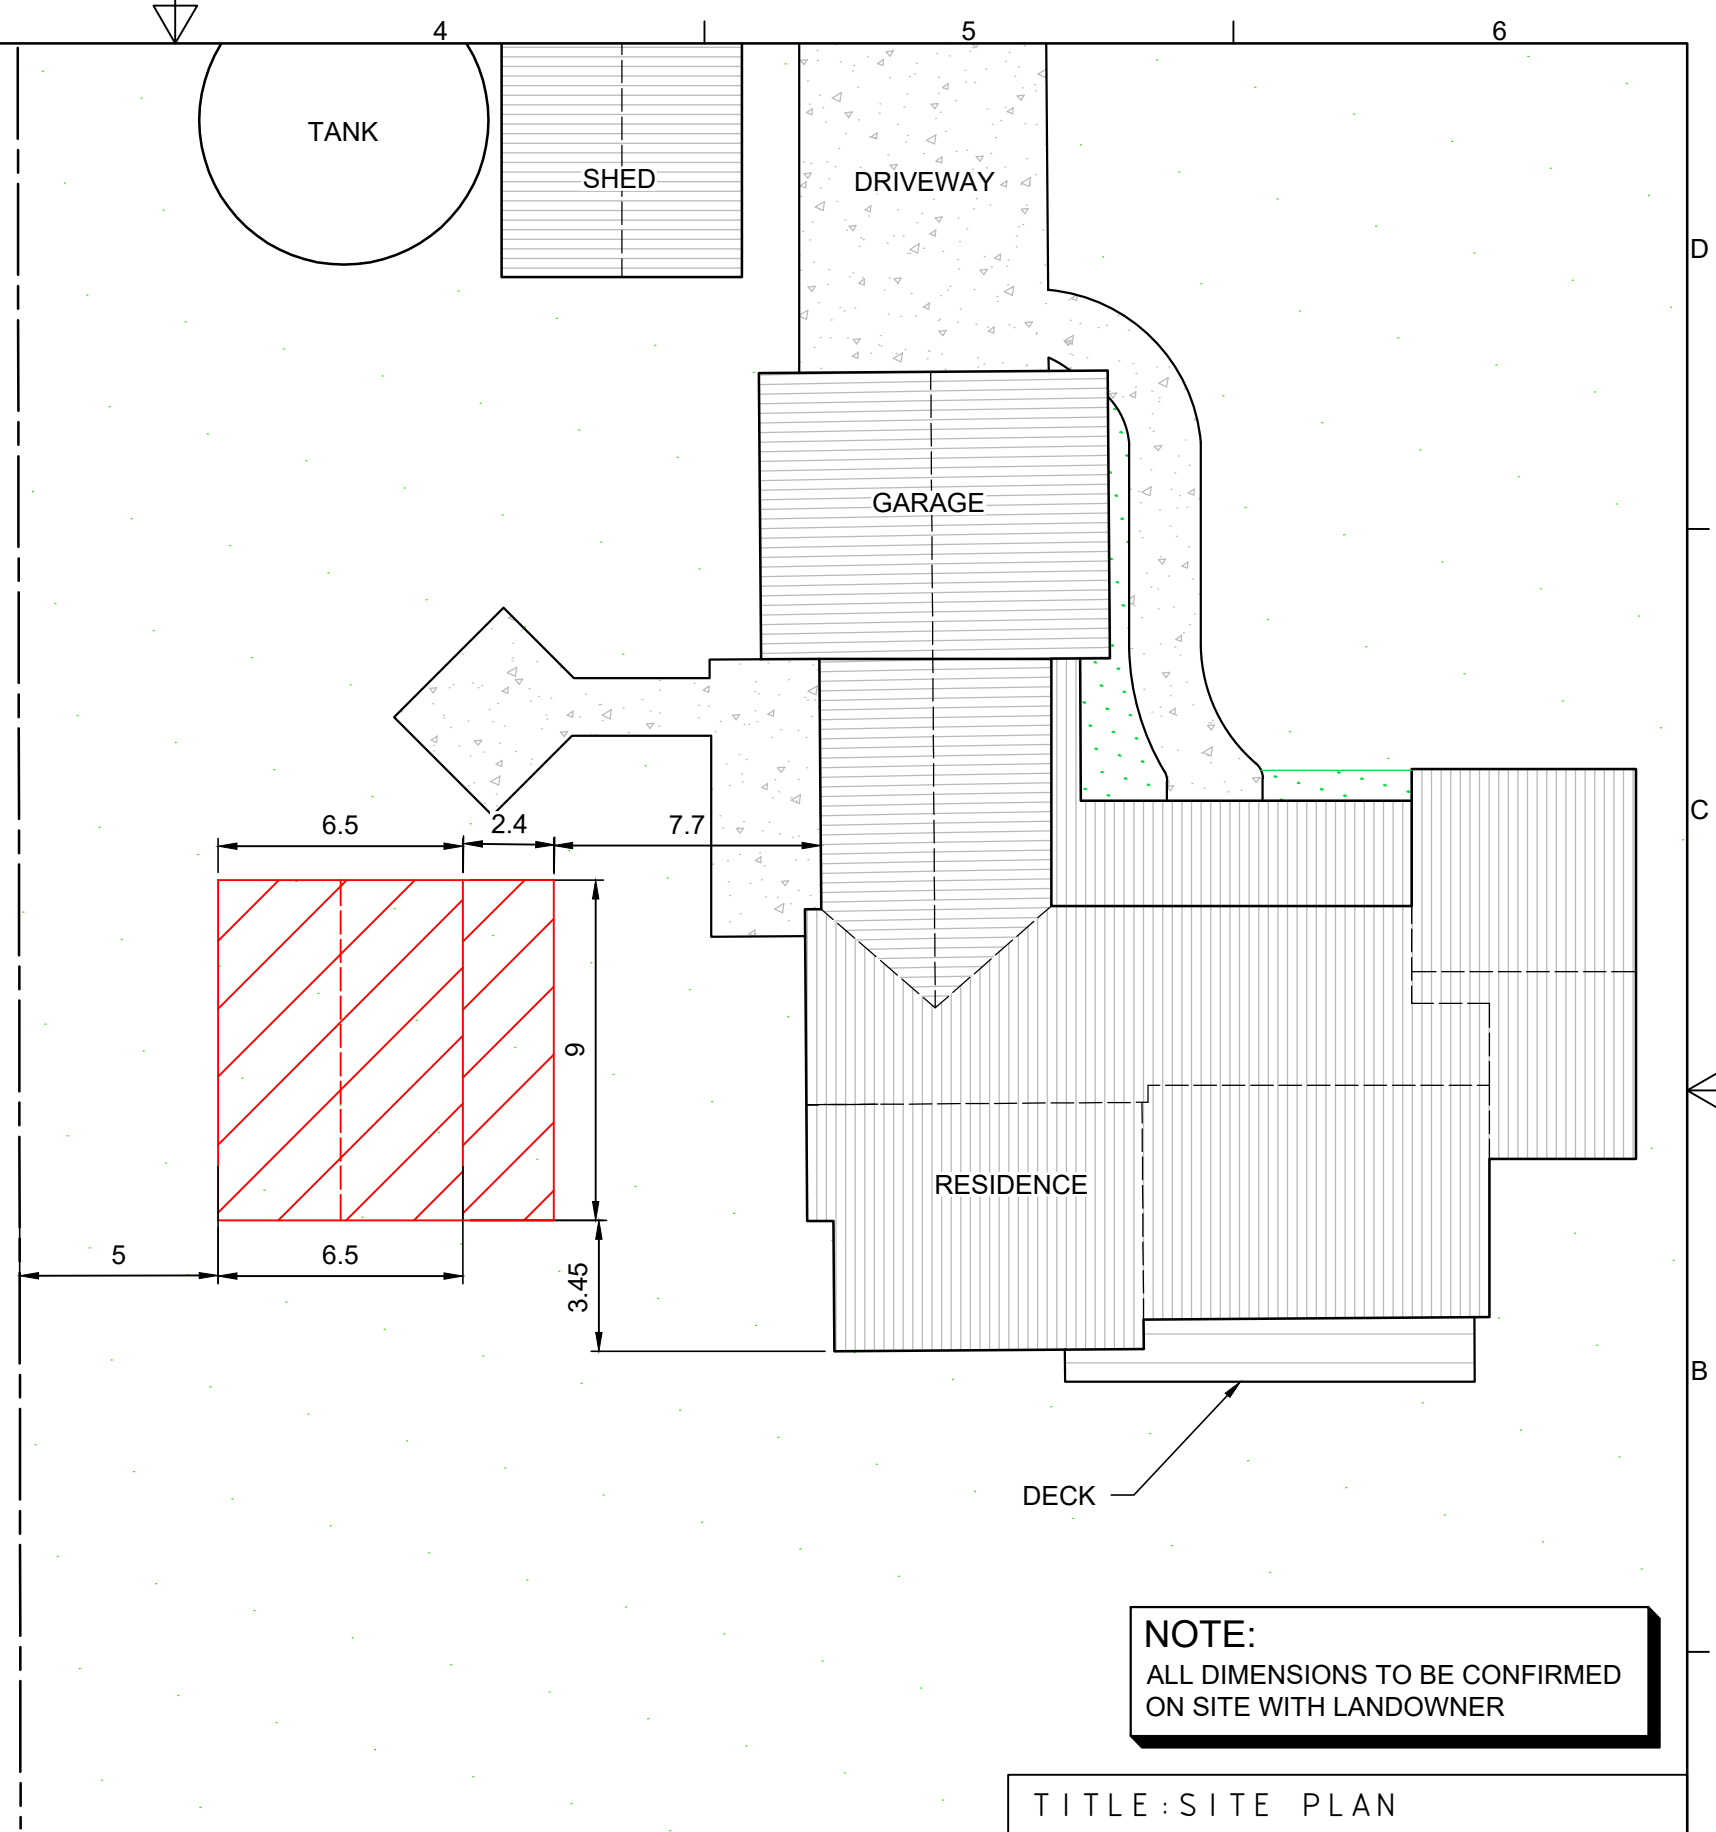

SITE PLAN
SCALE: 1:1500

LOT: 3
PLAN: PS444641

SITE PLAN - TOTAL

SCALE: 1:200

NOTE:
BOUNDARY IS INDICATIVE ONLY IT SHOULD NOT AND CANNOT BE USED AS A BASIS OF TRUE BOUNDARY LOCATION.

NOTE:
ALL DIMENSIONS TO BE CONFIRMED ON SITE WITH LANDOWNER

TITLE: SITE PLAN

SCALE: 1:200
DRAWN DATE: 12/03/24
SHEET: 1 OF 1
SHEET SIZE: A3